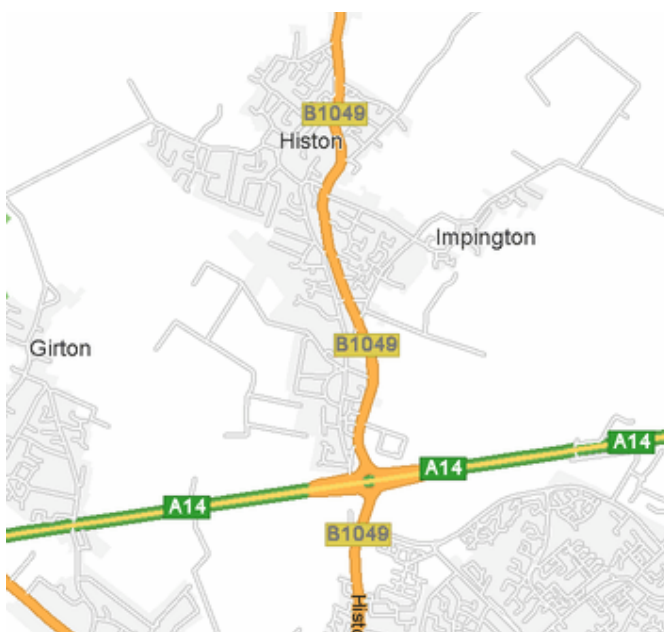


	document name:	Directions to Sundial Telecom	version number:	1.0
			release date:	March 2010

From the M11

Leave the M11 at junction 14,
 Keep left to merge onto the A14 (signposted A14 Newmarket, Ely)
 Leave the A14 at junction 32,
 At the roundabout take the 1st exit onto the B1049 (signposted Cottenham, Histon)
 Entering Histon B1049
 Turn left onto Chequers Road
 Turn left onto Station Road
 Turn right onto Chivers Way
 Finish on Chivers Way, Histon

Coming from the West

Follow the A14 towards Felixstowe (Eastbound)
 Leave the A14 at junction 31, & take left-hand lane to continue on the A14 (signposted Newmarket, Felixstowe, Harwich)
 Leave the A14 at junction 32,
 Take 1st exit from the roundabout onto the B1049 (signposted Cottenham, Histon)
 Entering Histon B1049
 Turn left onto Chequers Road
 Turn left onto Station Road
 Turn right onto Chivers Way
 Finish on Chivers Way, Histon

Coming from the East

Follow the A14 towards Huntingdon / Midlands
 Leave the A14 at junction 32,
 Take the 3rd exit from the roundabout onto the B1049 (signposted Cottenham, Histon)
 Entering Histon B1049
 Turn left onto Chequers Road
 Turn left onto Station Road
 Turn right onto Chivers Way
 Finish on Chivers Way, Histon

Follow Chivers Way until you see a factory in front of you. Pioneer Court is on the left just before you reach the factory gates.